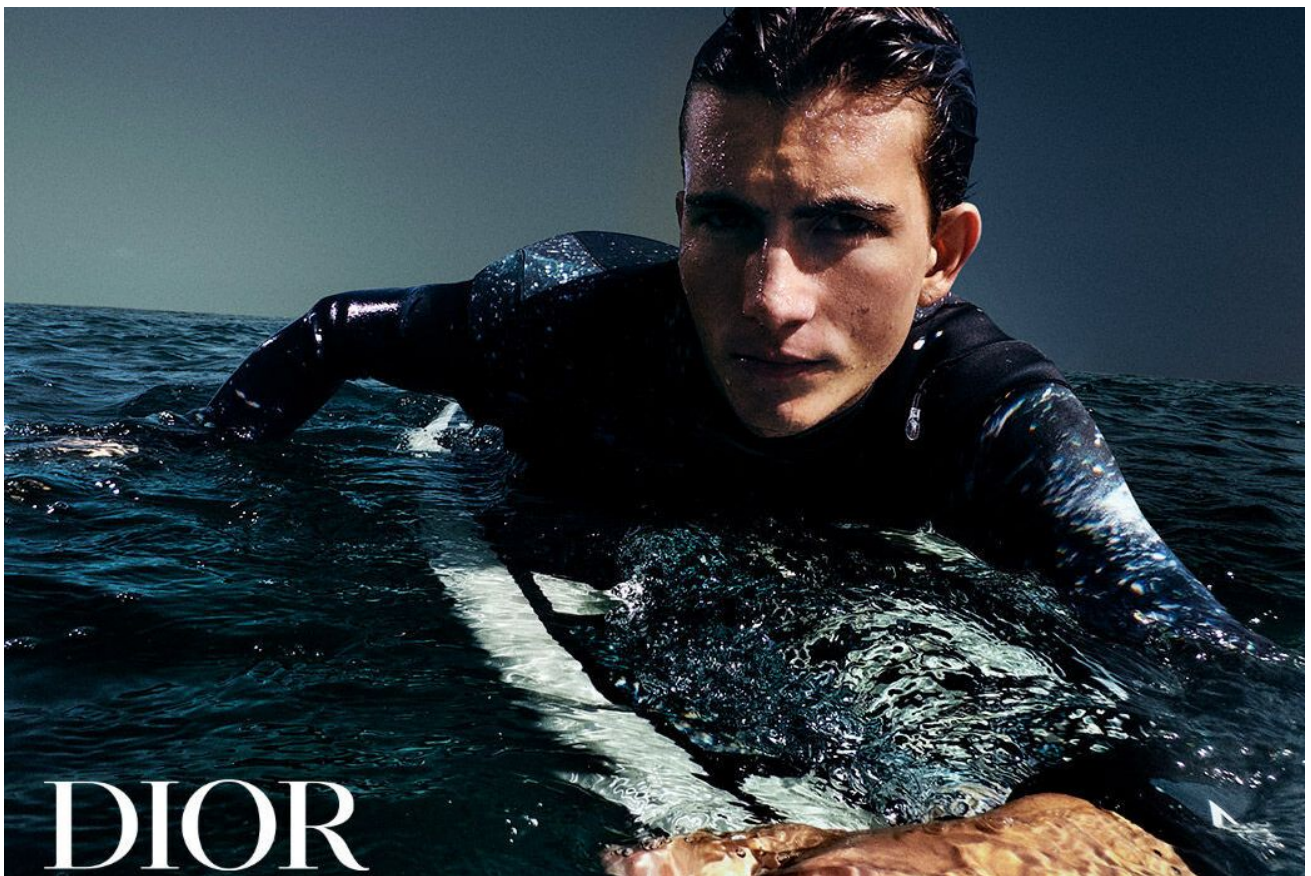

SOLOMON JAMES

height 6'1.5 · bust 36" · waist 27.5" · hips 36.5" · suit 48
shoes size 43.5 EU/12.5 US/9 UK · hair brown · eyes blue-green